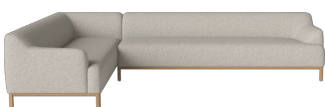

01-093-47

Caro Corner Sofa 7 seater (3 seater w. large corner module - left)

Width	327 cm	Seat depth	60 cm
Width	220 cm	Armrest height	58 cm
Depth	87 cm	Armrest width	20 cm
Height	72 cm	Max weight capacity per seat	110 kg
Seat height	42 cm	Producer	Fabryka Mebli Benix

The parcel's measurements

The parcel's measurements 1: 1.47 m³, 62.0 kg (D 91.0 cm, W 244.0 cm, H 66.0 cm))
The parcel's measurements 2: 1.35 m³, 56.0 kg (D 224.0 cm, W 91.0 cm, H 66.0 cm))