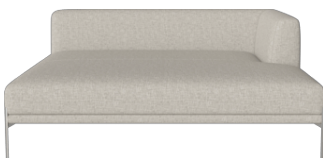

Caisa lounge corner module - right

Width 181.50 cm
Seat depth 160 cm
Armrest height 73 cm
Depth 180 cm
Max weight capacity per seat 110 kg
Height 74.50 cm
Producer Actona Poland Sp. z o.o.
Seat height 44 cm
Wood due diligence Frame, HDF, Composite, Poland / Frame, Particle board, Composite, Poland / Frame, Plywood, Composite, Pinus nigra, Turkey / Frame, Solid, Pine, Pinus sylvestris, Poland

The parcel's measurements
The parcel's measurements 1:
0.91 m³, 52.3 kg
(D 27.0 cm, W 182.5 cm, H 184.0 cm))
The parcel's measurements 2:
0.75 m³, 35.0 kg
(D 46.0 cm, W 90.0 cm, H 180.0 cm))