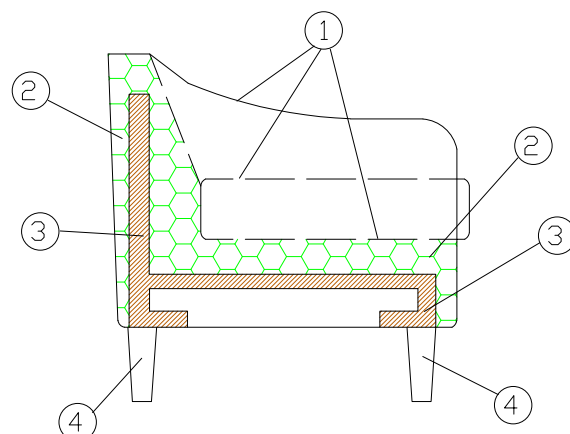

NOR

Nor is a very comfortable lounge chair, with a large seat and comfortable backrest: of great comfort and with a very versatile, timeless aesthetic potential. It consists of a detached seat cushion and wooden legs that can be customized in the finishes and colors of your choice, according to the customer's preferences.

- 1 - dacron® fiber 100 gr;
- 2 - high resilience polyurethane foam of different densities;
- 3 - structural frame in plywood;
- 4 - stained massive wooden feet.

DIMENSIONS:

FEET

P 68 h 12

TECHNICAL DETAILS