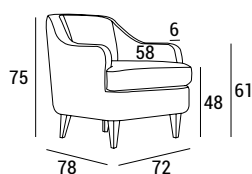

NOR

Nor is a very comfortable lounge chair, with a large seat and comfortable backrest: of great comfort and with a very versatile, timeless aesthetic potential. It consists of a detached seat cushion and wooden legs that can be customized in the finishes and colors of your choice, according to the customer's preferences.

- 1 - dacron® fiber 100 gr;
- 2 - high resilience polyurethane foam of different densities;
- 3 - structural frame in plywood;
- 4 - stained massive wooden feet.

DIMENSIONS:

FEET

P 68 h 12

TECHNICAL DETAILS