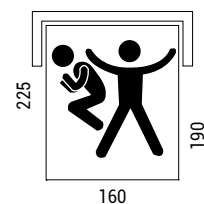

HENRI

DIMENSIONS

SOFA BED VERSION
Polyurethane mattress, h 12 cm, covered with antiallergic fabric. High-resistance steel electrowelded mechanism with two-fold mechanism.

HENRI

SOFA BED VERSION SURCHARGE

2S