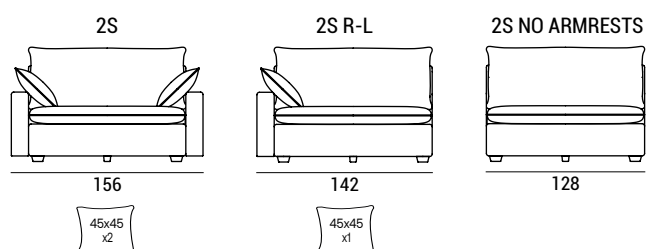

HENRI

DIMENSIONS

SOFA BED VERSION
Polyurethane mattress, h 12 cm, covered with antiallergic fabric. High-resistance steel electrowelded mechanism with two-fold mechanism.

HENRI

SOFA BED VERSION SURCHARGE

2S