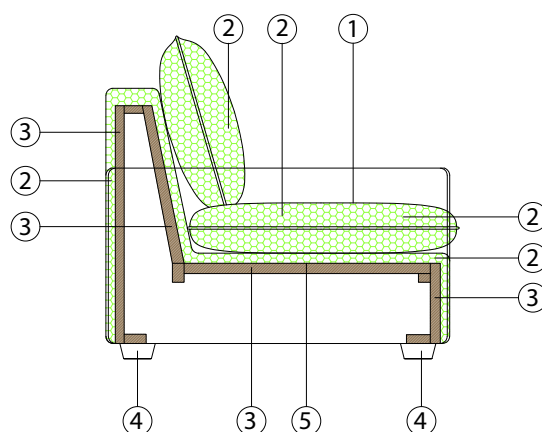

- 1 - seating: padding in feather, backrest: feather;
- 2 - high resilience polyurethane foam of different densities;
- 3 - structural frame in composite wood;
- 4 - stained wengè wooden feet P 07, h 4.5 cm.
- 5 - elastic webbing.

HENRI

DIMENSIONS

SOFA BED VERSION
Polyurethane mattress, h 12 cm, covered with antiallergic fabric. High-resistance steel electrowelded mechanism with two-fold mechanism.

HENRI

SOFA BED VERSION SURCHARGE

2S