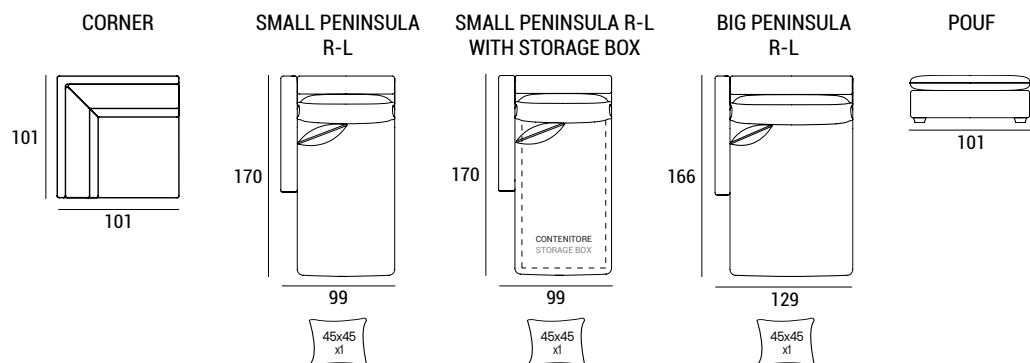

- 1 - seating: padding in feather, backrest: feather;
- 2 - high resilience polyurethane foam of different densities;
- 3 - structural frame in composite wood;
- 4 - stained wengè wooden feet P 07, h 4.5 cm.
- 5 - elastic webbing.

HENRI

DIMENSIONS

SOFA BED VERSION
Polyurethane mattress, h 12 cm, covered with antiallergic fabric. High-resistance steel electrowelded mechanism with two-fold mechanism.

HENRI

SOFA BED VERSION SURCHARGE

2S