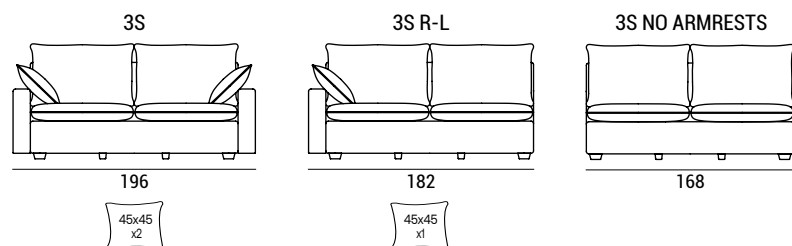

- 1 - seating: padding in feather, backrest: feather;
- 2 - high resilience polyurethane foam of different densities;
- 3 - structural frame in composite wood;
- 4 - stained wengè wooden feet P 07, h 4.5 cm.
- 5 - elastic webbing.

HENRI

DIMENSIONS

SOFA BED VERSION
Polyurethane mattress, h 12 cm, covered with antiallergic fabric. High-resistance steel electrowelded mechanism with two-fold mechanism.

HENRI

SOFA BED VERSION SURCHARGE

2S