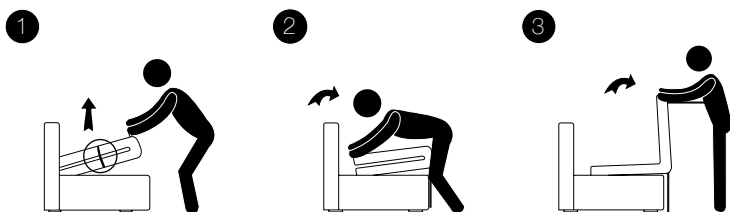

HENRI

DIMENSIONS

SOFA BED VERSION
Polyurethane mattress, h 12 cm, covered with antiallergic fabric. High-resistance steel electrowelded mechanism with two-fold mechanism.

HENRI

SOFA BED VERSION SURCHARGE

2S

28 kg

3S

35 kg

4S

37 kg

MECHANISM SOFA BED

Opening

REMOVE
cable ties on the sides before
lifting the sleeping deck