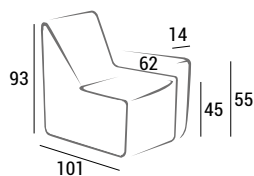

- 1 - seating: padding in feather, backrest: feather;
- 2 - high resilience polyurethane foam of different densities;
- 3 - structural frame in composite wood;
- 4 - stained wengè wooden feet P 07, h 4.5 cm.
- 5 - elastic webbing.

HENRI

DIMENSIONS

SOFA BED VERSION
Polyurethane mattress, h 12 cm, covered with antiallergic fabric. High-resistance steel electrowelded mechanism with two-fold mechanism.

HENRI

SOFA BED VERSION SURCHARGE

2S