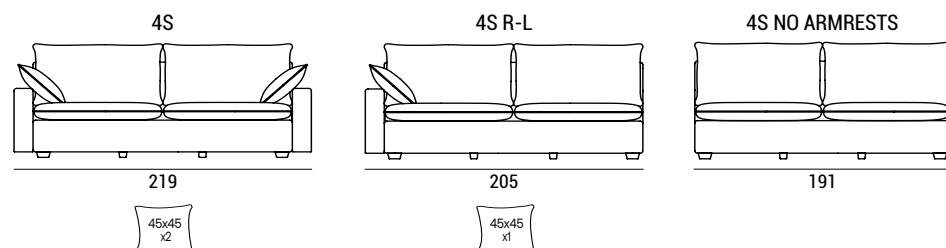

- 1 - seating: padding in feather, backrest: feather;
- 2 - high resilience polyurethane foam of different densities;
- 3 - structural frame in composite wood;
- 4 - stained wengè wooden feet P 07, h 4.5 cm.
- 5 - elastic webbing.

HENRI

DIMENSIONS

SOFA BED VERSION
Polyurethane mattress, h 12 cm, covered with antiallergic fabric. High-resistance steel electrowelded mechanism with two-fold mechanism.

HENRI

SOFA BED VERSION SURCHARGE

2S

28 kg

3S

35 kg

4S

37 kg

MECHANISM SOFA BED

Opening

REMOVE
cable ties on the sides before
lifting the sleeping deck