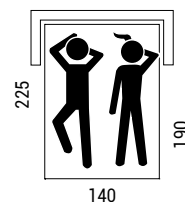

HENRI

DIMENSIONS

SOFA BED VERSION
Polyurethane mattress, h 12 cm, covered with antiallergic fabric. High-resistance steel electrowelded mechanism with two-fold mechanism.

HENRI

SOFA BED VERSION SURCHARGE

2S