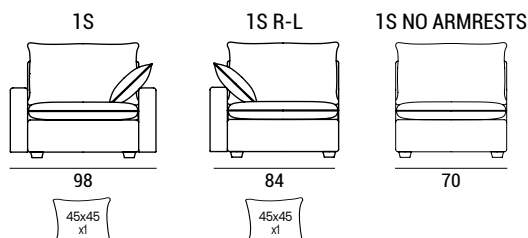

- 1 - seating: padding in feather, backrest: feather;
- 2 - high resilience polyurethane foam of different densities;
- 3 - structural frame in composite wood;
- 4 - stained wengè wooden feet P 07, h 4.5 cm.
- 5 - elastic webbing.

HENRI

DIMENSIONS

SOFA BED VERSION
Polyurethane mattress, h 12 cm, covered with antiallergic fabric. High-resistance steel electrowelded mechanism with two-fold mechanism.

HENRI

SOFA BED VERSION SURCHARGE

2S