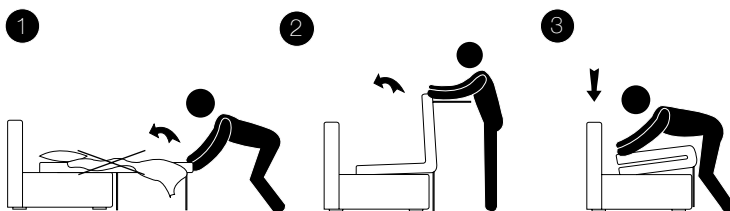

Closing

REMOVE
all sheet, blankets and pillows
before folding the sofa back up to
avoid breaking the mechanism

FEET

P 07